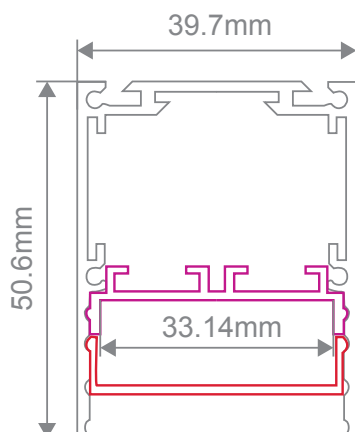

Diagrams / Additional

Item No.	Variant			Diffuser	CCT
	Wht	Blk	Alu		
MAXI-40-1.2M-LD	30105	30110	30100	Prismatic Frosted	3000K
	30106	30111	30101		
	30120	30125	30115	Prismatic Frosted	4000K
	30121	30126	30116		
MAXI-40-1.7M-LD	30195	30200	30190	Prismatic Frosted	3000K
	30196	30201	30191		
	30210	30215	30205	Prismatic Frosted	4000K
	30211	30216	30206		
MAXI-40-2.4M-LD	30285	30290	30280	Prismatic Frosted	3000K
	30286	30291	30281		
	30300	30305	30295	Prismatic Frosted	4000K
	30301	30306	30296