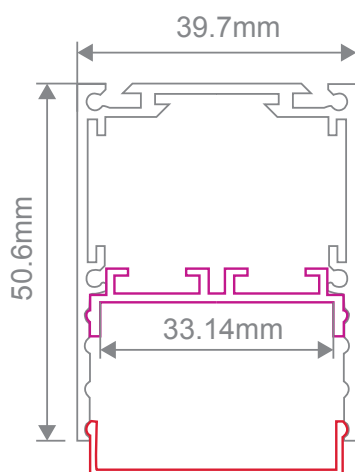

Diagrams / Additional

Item No.	Variant			Diffuser	CCT
	Wht	Blk	Alu		
MAXI-40-1.2M-HD	30165	30170	30160	Prismatic Frosted	3000K
	30166	30171	30161	Frosted	4000K
	30180	30185	30175	Prismatic Frosted	
MAXI-40-1.7M-HD	30181	30186	30176	Frosted	4000K
	30255	30260	30250	Prismatic Frosted	
	30256	30261	30251	Frosted	
	30270	30275	30265	Prismatic Frosted	
MAXI-40-2.4M-HD	30271	30276	30266	Frosted	4000K
	30345	30350	30340	Prismatic Frosted	
	30346	30351	30341	Frosted	
	30360	30365	30355	Prismatic Frosted	
	30361	30366	30356	Frosted