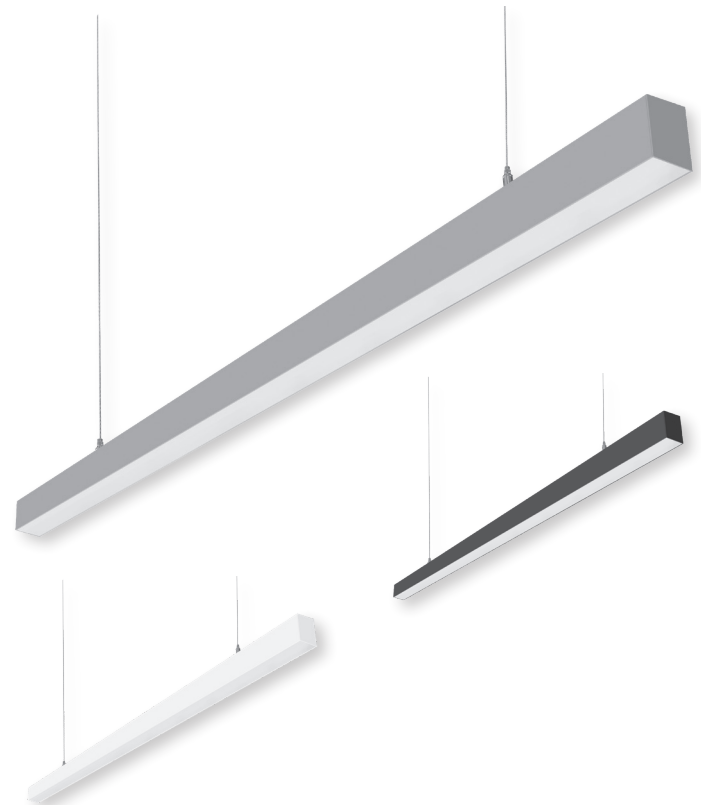

MAXI 40 Flat Series LED Linear Pendants

Description

The Maxi-40 Down suspension pendant is designed to suit commercial and residential applications, this profile system incorporates an extruded aluminium body with flat PMMA diffuser, and PLEX-COB-20W LED Strip. The system offers many additional options such as DALI dimming and Emergency function upon request. Available in 1.2M, 1.7M and 2.4M. Available in Flat, Low and High Diffuser options depending on desired application, light output and appearance requirements.

- Profile includes Driver and PLEX-COB-20W LED Strip.
- Aluminium profile and diffuser.
- Inbuilt LED Driver.
- Adjustable length 3m wire suspension.
- Complete with 3m clear power cable.
- Made to order in Australia from local and imported components.
- Black and Clear diffuser options available upon request.
- CRI90
- IP20 Indoor Use Only.

MAXI 40 Low Series LED Linear Pendants

Description

The Maxi-40 Down suspension pendant is designed to suit commercial and residential applications, this profile system incorporates an extruded aluminium body with flat PMMA diffuser, and PLEX-COB-20W LED Strip. The system offers many additional options such as DALI dimming and Emergency function upon request. Available in 1.2M, 1.7M and 2.4M. Available in Flat, Low and High Diffuser options depending on desired application, light output and appearance requirements.

MAXI 40 High Series LED Linear Pendants

Description

The Maxi-40 Down suspension pendant is designed to suit commercial and residential applications, this profile system incorporates an extruded aluminium body with flat PMMA diffuser, and PLEX-COB 20W LED Strip. The system offers many additional options such as DALI dimming and Emergency function upon request. Available in 1.2M, 1.7M and 2.4M. Available in Flat, Low and High Diffuser options depending on desired application, light output and appearance requirements.