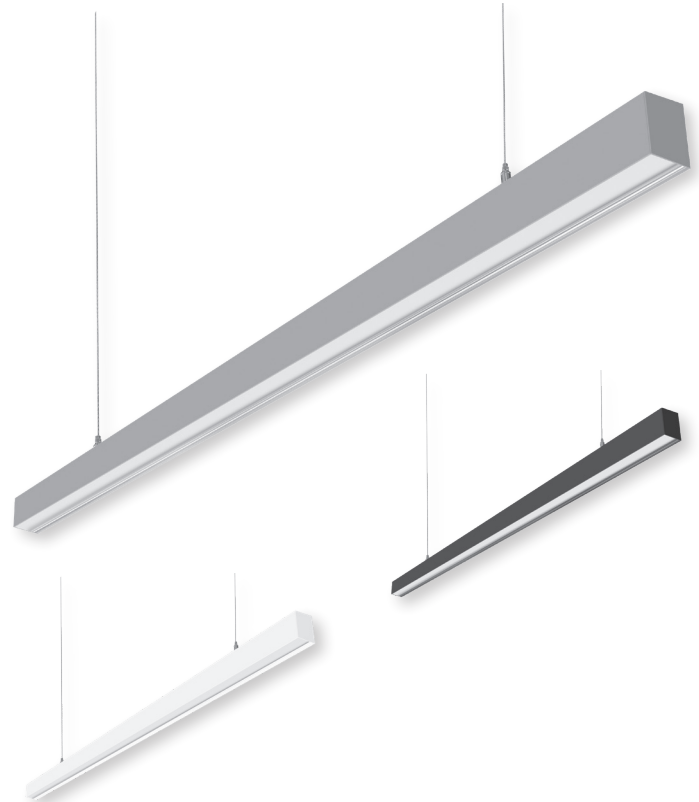

MAXI 40 Low Series LED Linear Pendants

Description

The Maxi-40 Down suspension pendant is designed to suit commercial and residential applications, this profile system incorporates an extruded aluminium body with flat PMMA diffuser, and PLEX-COB-20W LED Strip. The system offers many additional options such as DALI dimming and Emergency function upon request. Available in 1.2M, 1.7M and 2.4M. Available in Flat, Low and High Diffuser options depending on desired application, light output and appearance requirements.

- Profile includes Driver and PLEX-COB-20W LED Strip.
- Aluminium profile and diffuser.
- Inbuilt LED Driver.
- Adjustable length 3m wire suspension.
- Complete with 3m clear power cable.
- Made to order in Australia from local and imported components.
- Black and Clear diffuser options available upon request.
- CRI90
- IP20 Indoor Use Only.

Specification Features

Input Voltage:	240V AC
IP rating (IP):	IP20
Power (W):	24W (1.2m) 34W (1.7m) 48W (2.4m)
Lumens (lm):	Warm White 3000K - 2160lm 1.2m Neutral White 4000K - 2400lm
Lumens (lm):	Warm White 3000K - 3060lm 1.7m Neutral White 4000K - 3400lm
Lumens (lm):	Warm White 3000K - 4320lm 2.4m Neutral White 4000K - 4800lm
LED type:	COB Strip
CCT:	3000K - 4000K
CRI:	≥90
Beam angle (°):	120°
Dimmable:	Yes
Lifespan (hrs):	50,000hrs