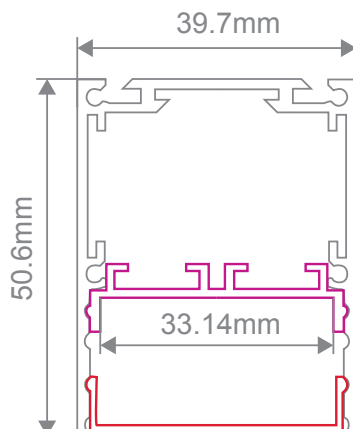

Diagrams / Additional

Item No.	Variant			Diffuser	CCT
	Wht	Blk	Alu		
MAXI-40-1.2M-FD	30135	30140	30130	Prismatic	3000K
	30136	30141	30131	Frosted	3000K
	30150	30156	30145	Prismatic	4000K
	30151	30157	30146	Frosted	4000K
MAXI-40-1.7M-FD	30225	30230	30220	Prismatic	3000K
	30226	30231	30221	Frosted	3000K
	30240	30245	30235	Prismatic	4000K
	30241	30246	30236	Frosted	4000K
MAXI-40-2.4M-FD	30315	30320	30310	Prismatic	3000K
	30316	30321	30311	Frosted	3000K
	30330	30335	30325	Prismatic	4000K
	30331	30336	30326	Frosted	4000K